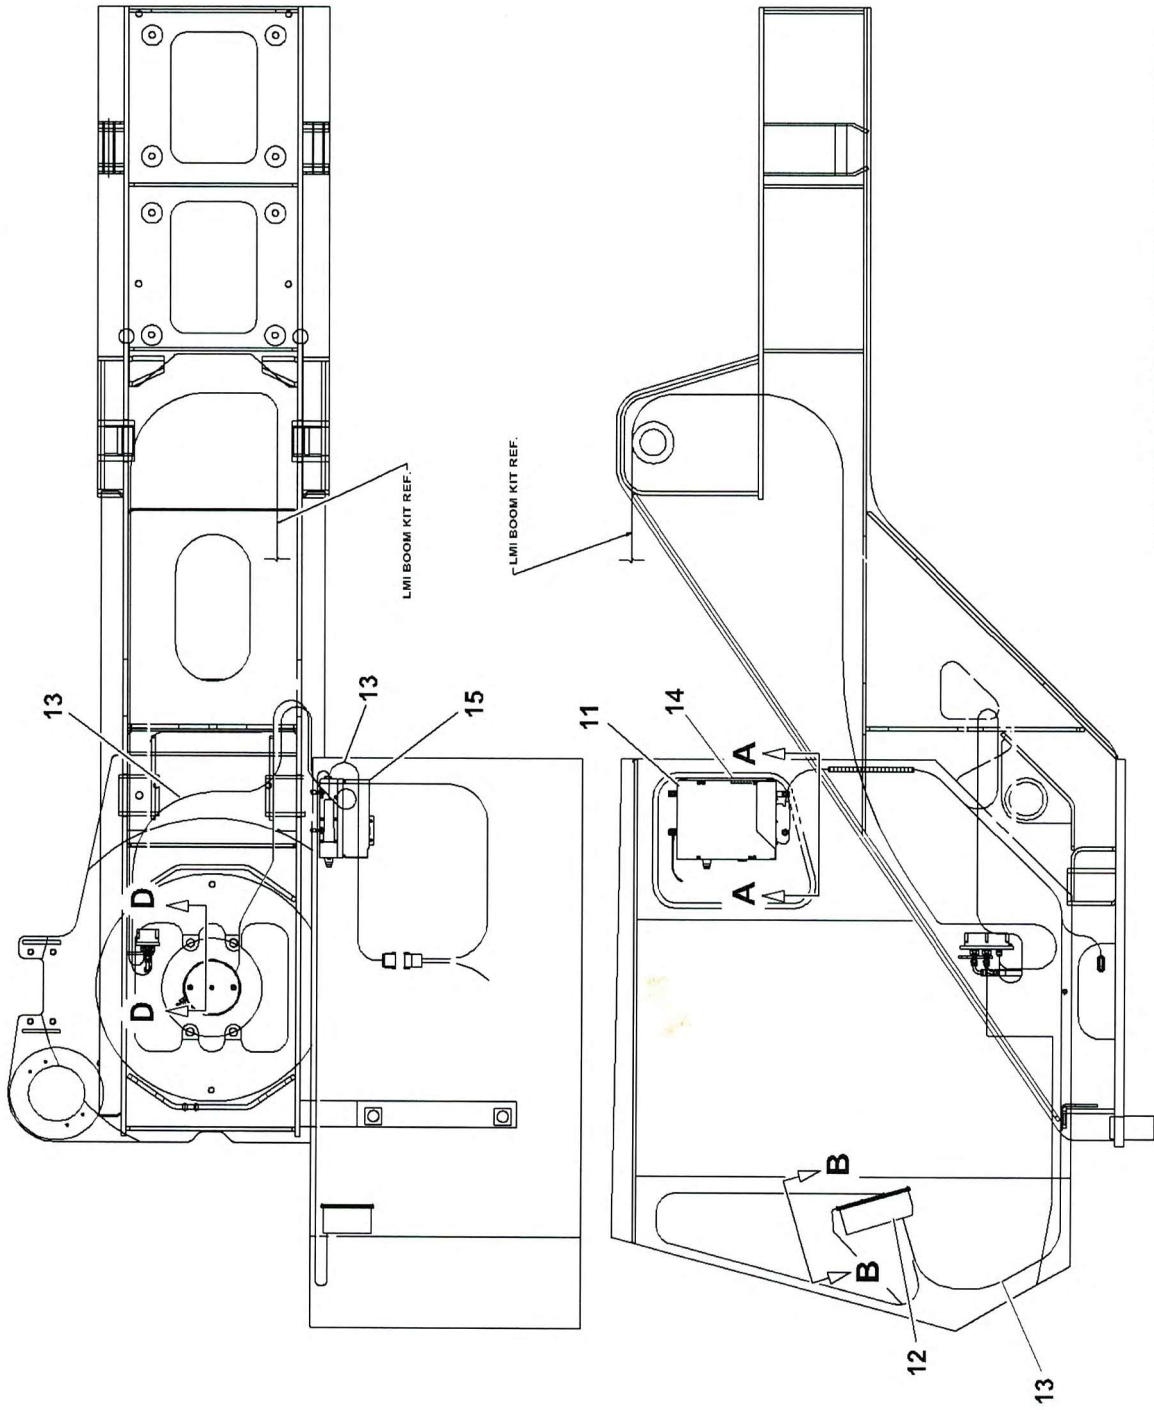

Manitowoc Crane Group

VIEW A-A

VIEW D-D

DETAIL 'C'
NO SCALE

VIEW B-B
NO SCALE
CABLE AND CONNECTOR NOT
SHOWN FOR CLARITY

VIEW F-F

RT525E, RT530E, RT600E, RT700E,
RT875E, TMS500E, AND TMS700E