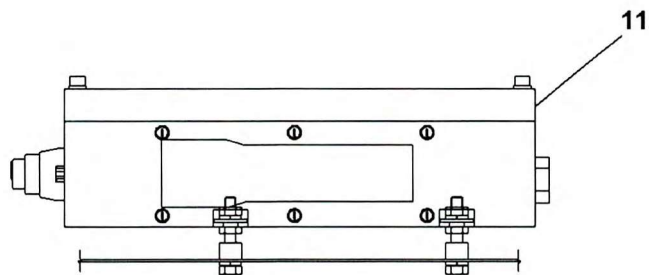

Manitowoc Crane Group

VIEW A-A

VIEW D-D

DETAIL 'C'
NO SCALE

VIEW B-B
NO SCALE
CABLE AND CONNECTOR NOT
SHOWN FOR CLARITY

VIEW F-F

RT525E, RT530E, RT600E, RT700E,
RT875E, TMS500E, AND TMS700E